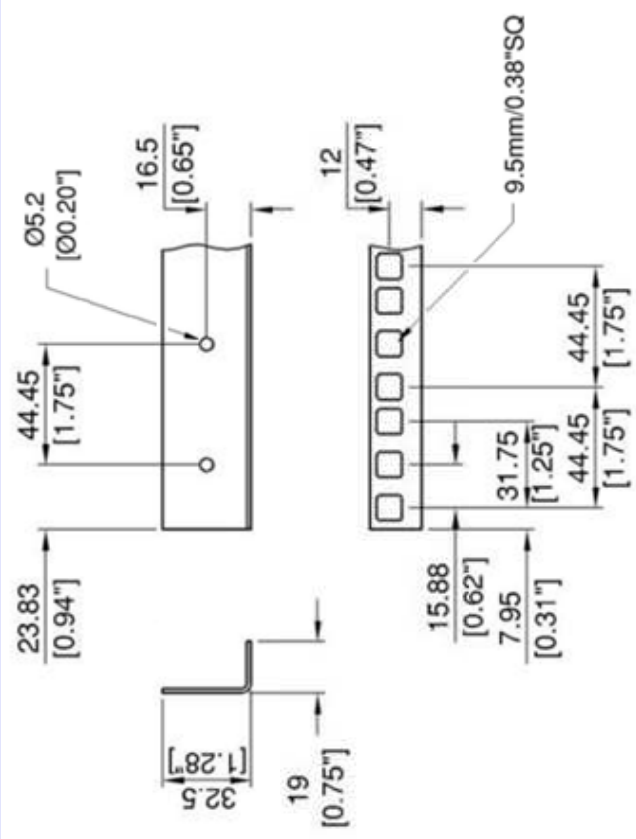

**16-109**

**R0863 Rack Strip**

Full Hole Rack Strip. Black Powder Coated.  
Available Cut From 1 Space to 45 Spaces.

|                    |                  |   |                |
|--------------------|------------------|---|----------------|
| <b>Part Number</b> | <b>Thickness</b> | <b>Material</b> : 1.5mm/0.059" Steel  | <b>Weight</b>  |
| R0863              | 1.5mm / 0.06"    | <b>Available Sizes</b><br>1 Space (44.45mm/ 1.75")<br>to 45 Spaces (2m/ 6ft 7") | 0.895Kg/1.97Lb |

**16-108**

**R0883 Rack Strip**

Full Hole Double Rack Strip. Black Powder Coated.  
Available Cut From 1 Space to 45 Spaces.

|                    |                  |   |                |
|--------------------|------------------|---|----------------|
| <b>Part Number</b> | <b>Thickness</b> | <b>Material</b> : 1.5mm/0.059" Steel  | <b>Weight</b>  |
| R0883              | 1.5mm / 0.06"    | <b>Available Sizes</b><br>1 Space (44.45mm/ 1.75")<br>to 45 Spaces (2m/ 6ft 7") | 1.901Kg/4.19Lb |