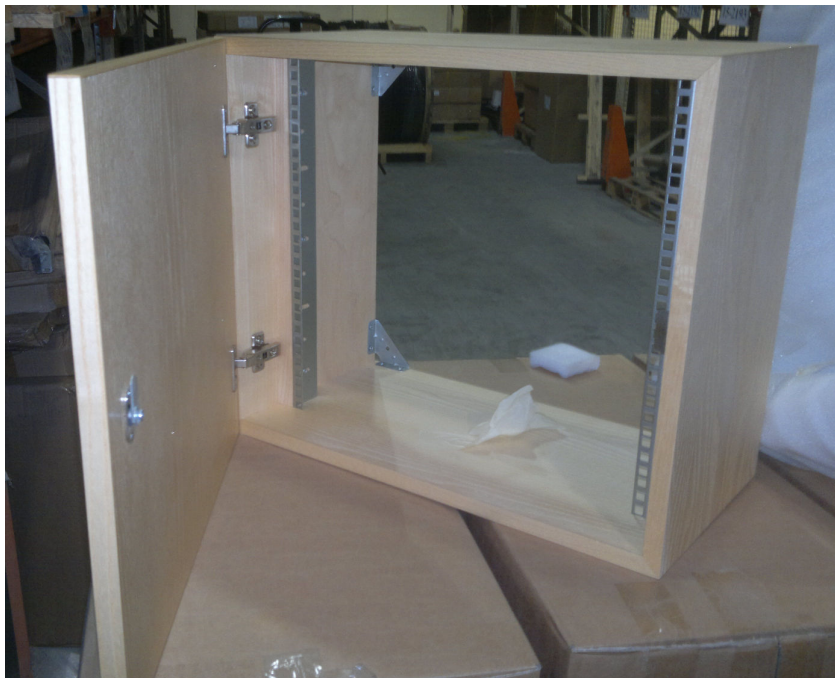

**11-471 CANFORD WALLBOX With rackstrip 10U Ash**

Rack Strip flush with front and side of box.

Overall width 525mm

Overall depth 200mm

**11-472 CANFORD WALLBOX With rackstrip 10U With door Ash**

Rack Strip recessed 75mm from front of box.

Rack Strip mounted on lath 25mm from side of box.

Overall width 575mm

Overall depth 290mm